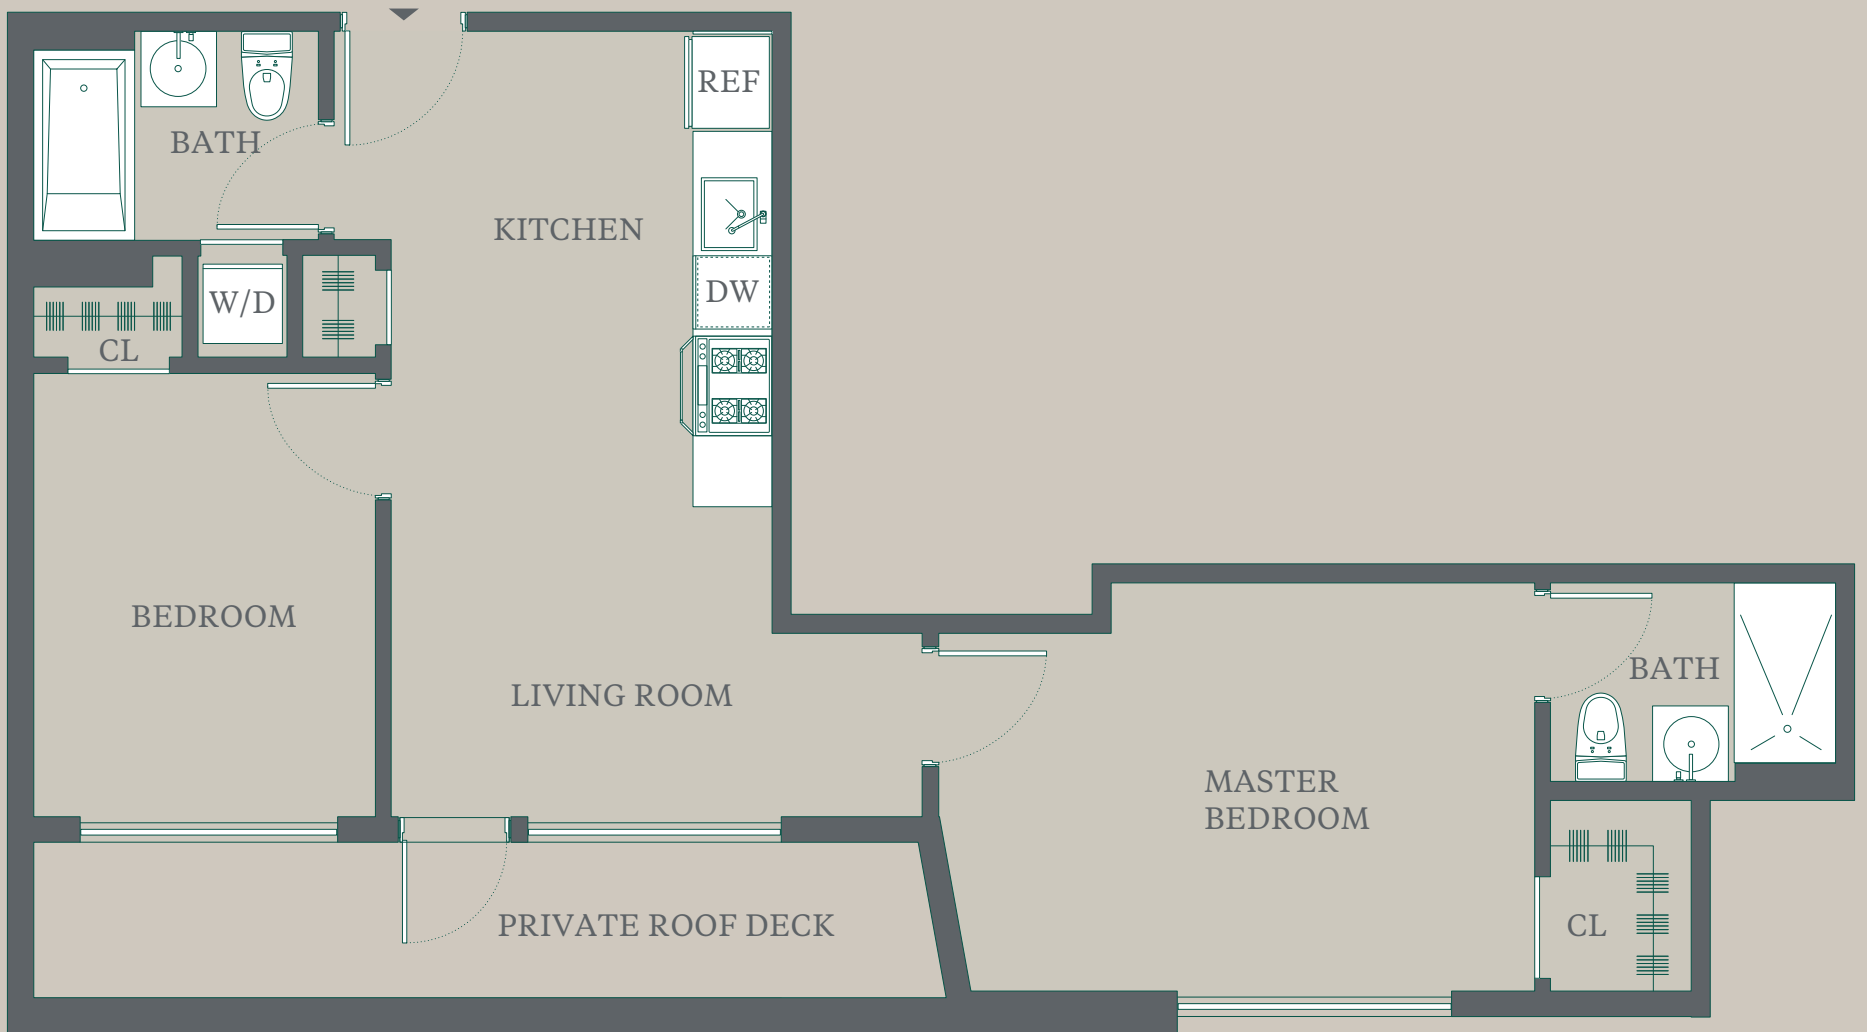

# APT 31

2 bedroom • 2 bathroom • private roof deck

BilliardFactoryLofts.com

718.878.1948

live@billiardfactorylofts.com

Exclusive Leasing and Marketing by Aguayo Team  
at Halstead Property Development Marketing

 All dimensions are approximate and subject to normal  
construction variances and tolerances.

# Billiard Factory Lofts.