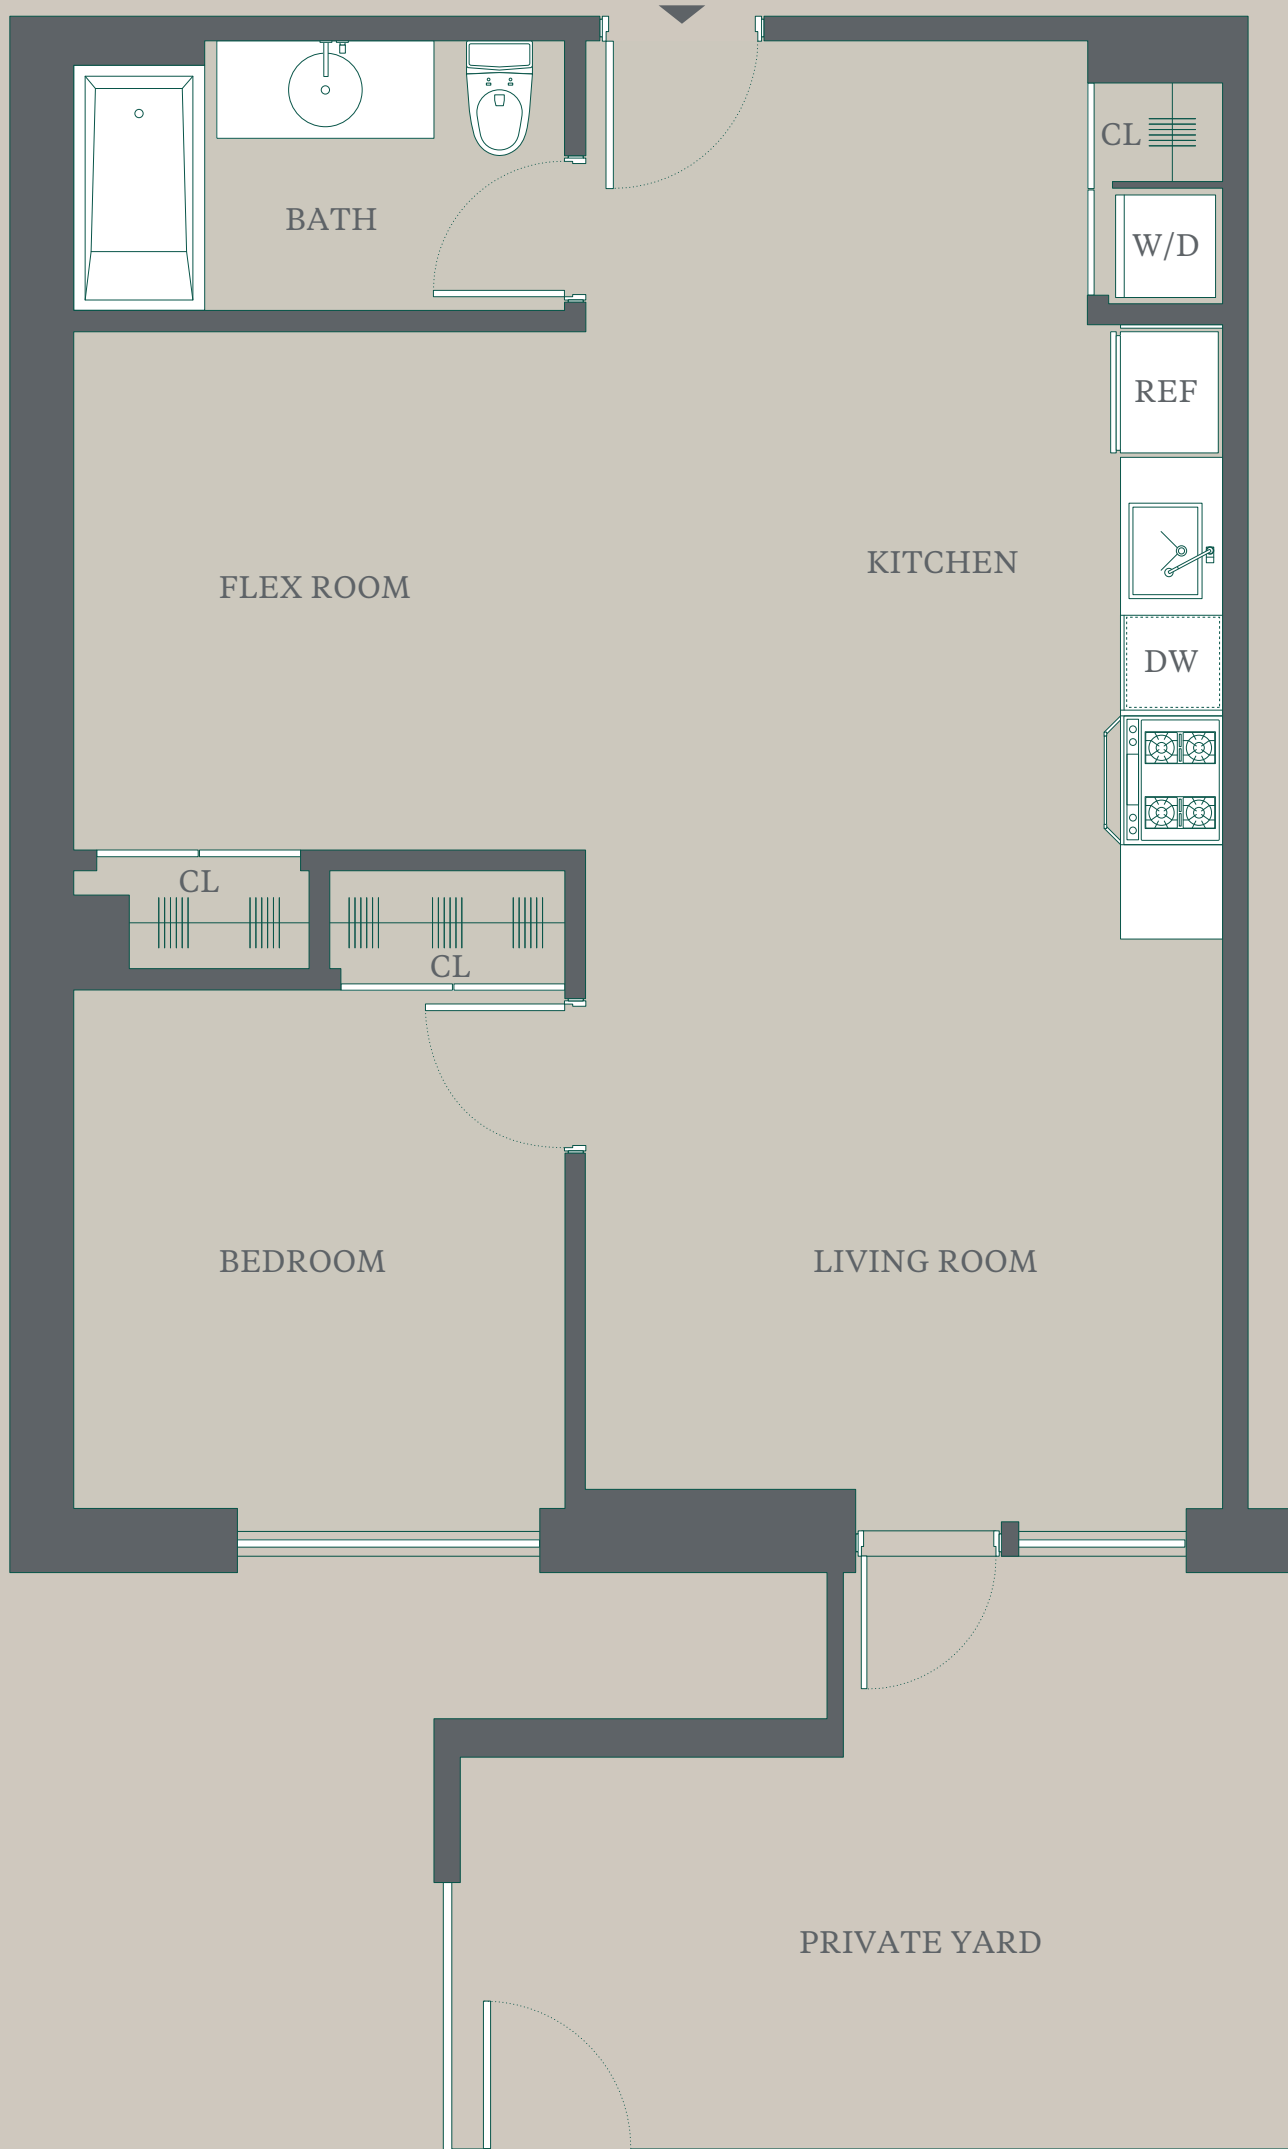

APT 1L

1 bedroom • 1 bathroom • private yard

BilliardFactoryLofts.com

718.878.1948

live@billiardfactorylofts.com

Exclusive Leasing and Marketing by Aguayo Team
at Halstead Property Development Marketing

All dimensions are approximate and subject to normal
construction variances and tolerances.

Billiard Factory Lofts.